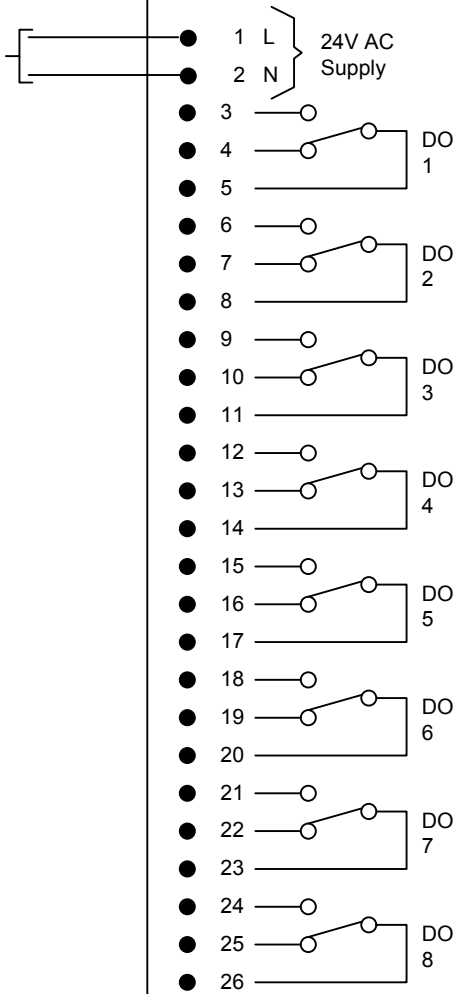

MF820/LDCX Address - 1

24 V AC
Power Supply

RS485 bus to
MF820
Expansion
Modules and
Remote
Command
Terminals

Network to MF820CPU

- AI 1 35 ●
- AI 2 36 ●
- AI 3 37 ●
- AI 4 38 ●
- AI 5 39 ●
- AI 6 40 ●
- AI 7 41 ●
- AI 8 42 ●
- Common 43 ●

24V AC
Digital
Inputs

- 1 27 ●
- 2 28 ●
- 3 29 ●
- 4 30 ●
- 5 44 ●
- 6 45 ●
- 7 46 ●
- 8 47 ●

Ambiflex Ltd 5 Vale View Vicarage Lane Bowdon Cheshire WA14 3BD	Project	Rev	Description	Date
	Customer			
		MF820/LDCX	Sheet No 1 of 1	